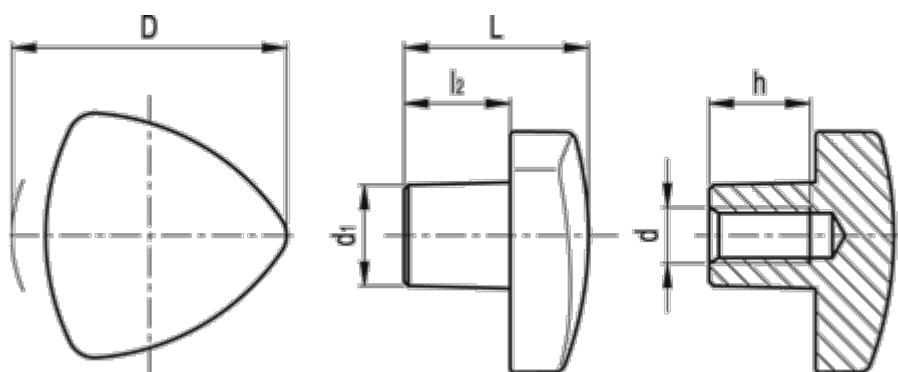

Data Sheet

Article number: 20063441

Description: E+G Lock knob GN 5339.5-32-M6-E-PL
St. steel

Measures

D	= 32
d	= M6
d1	= 12
h	= 12
L	= 21
l2	= 12
Weight (g)	= 58